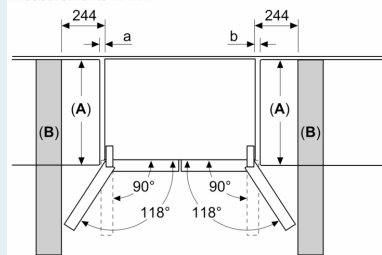

- Freezer malfunction warning signal: optical, acoustical
- 3 freezer drawers
- Twist ice box

Dimension and installation

- 220 - 240 V
- Dimensions: 183 cm H x 90.5 cm W x 73.6 cm D
- 4 wheels for easier transport, 3 of them height adjustable.

Design features

Design features

Freshness System

Country Specific Options

- Based on the results of the standard 24-hour test. Actual consumption depends on usage/position of the appliance.
- To achieve the declared energy consumption, the attached distanceholders have to be used. As a result, the appliance depth increases by about 3.5 cm. The appliance used without the distance holder is fully functional, but has a slightly higher energy consumption.
- Beverage centre with predefined temperature settings and option for individual settings through Home Connect App
- 5 safety glass shelves of which 4 are height adjustable

**iQ700,
 HEADER2.Glasdoor_MultiDoor,
 183 x 90.5 cm, Black
 KF96RSBEA**

Dimensioned drawings

Measurements in mm

A: Front is adjustable from 1830 to 1847 mm, with front levelling feet fully extended

Measurements in mm

A: Front is adjustable from 1830 to 1847 mm, with front levelling feet fully extended

B: Add 25 mm for fixed spacers on back

Measurements in mm

Measurements in mm

A	a	b
≤ 600	0	0
600 < A ≤ 650	50	50
650 < A ≤ 700	65	65
> 700	244	244