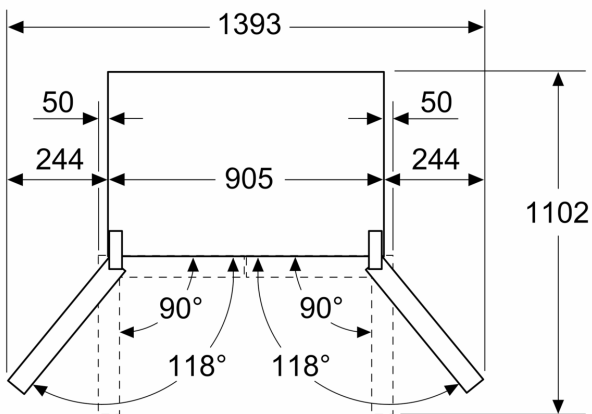

- Freezer malfunction warning signal: optical, acoustical
- 3 freezer drawers
- Twist ice box

Dimension and installation

- 220 - 240 V
- Dimensions: 183 cm H x 90.5 cm W x 73.6 cm D
- 4 wheels for easier transport, 3 of them height adjustable.

Design features

Design features

Freshness System

Country Specific Options

- Based on the results of the standard 24-hour test. Actual consumption depends on usage/position of the appliance.
- To achieve the declared energy consumption, the attached distanceholders have to be used. As a result, the appliance depth increases by about 3.5 cm. The appliance used without the distance holder is fully functional, but has a slightly higher energy consumption.
- Beverage centre with predefined temperature settings and option for individual settings through Home Connect App
- 5 safety glass shelves of which 4 are height adjustable

**iQ700,
 HEADER2.Glasdoor_MultiDoor,
 183 x 90.5 cm, Black
 KF96RSBEA**

Dimensioned drawings

Measurements in mm

A: Front is adjustable from 1830 to 1847 mm, with front levelling feet fully extended

Measurements in mm

A: Front is adjustable from 1830 to 1847 mm, with front levelling feet fully extended

B: Add 25 mm for fixed spacers on back

Measurements in mm

Measurements in mm

A	a	b
≤ 600	0	0
600 < A ≤ 650	50	50
650 < A ≤ 700	65	65
> 700	244	244