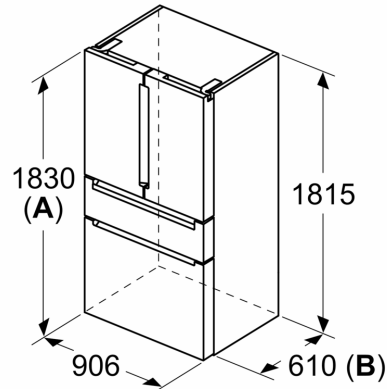

- Freezer malfunction warning signal: optical, acoustical
- 3 freezer drawers
- Twist ice box

Dimension and installation

- 220 - 240 V
- Dimensions: 183 cm H x 90.5 cm W x 73.6 cm D
- 4 wheels for easier transport, 3 of them height adjustable.

Design features

Design features

Freshness System

Country Specific Options

- Based on the results of the standard 24-hour test. Actual consumption depends on usage/position of the appliance.
- To achieve the declared energy consumption, the attached distanceholders have to be used. As a result, the appliance depth increases by about 3.5 cm. The appliance used without the distance holder is fully functional, but has a slightly higher energy consumption.
- Beverage centre with predefined temperature settings and option for individual settings through Home Connect App
- 5 safety glass shelves of which 4 are height adjustable

**iQ700,
 HEADER2.Glasdoor_MultiDoor,
 183 x 90.5 cm, Black
 KF96RSBEA**

Dimensioned drawings

Measurements in mm

A: Front is adjustable from 1830 to 1847 mm, with front levelling feet fully extended

Measurements in mm

A: Front is adjustable from 1830 to 1847 mm, with front levelling feet fully extended

B: Add 25 mm for fixed spacers on back

Measurements in mm

Measurements in mm

A	a	b
≤ 600	0	0
600 < A ≤ 650	50	50
650 < A ≤ 700	65	65
> 700	244	244