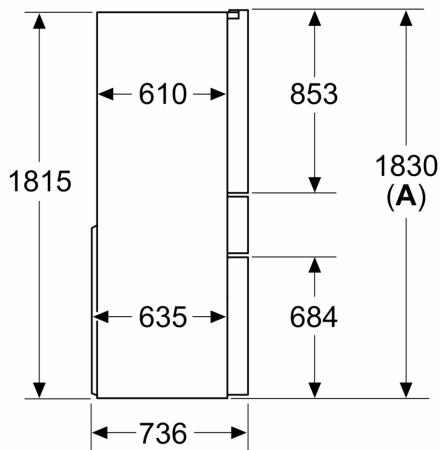

- Freezer malfunction warning signal: optical, acoustical
- 3 freezer drawers
- Twist ice box

Dimension and installation

- 220 - 240 V
- Dimensions: 183 cm H x 90.5 cm W x 73.6 cm D
- 4 wheels for easier transport, 3 of them height adjustable.

Design features

Design features

Freshness System

Country Specific Options

- Based on the results of the standard 24-hour test. Actual consumption depends on usage/position of the appliance.
- To achieve the declared energy consumption, the attached distanceholders have to be used. As a result, the appliance depth increases by about 3.5 cm. The appliance used without the distance holder is fully functional, but has a slightly higher energy consumption.
- Beverage centre with predefined temperature settings and option for individual settings through Home Connect App
- 5 safety glass shelves of which 4 are height adjustable

**iQ700,
 HEADER2.Glasdoor_MultiDoor,
 183 x 90.5 cm, Black
 KF96RSBEA**

Dimensioned drawings

Measurements in mm

A: Front is adjustable from 1830 to 1847 mm, with front levelling feet fully extended

Measurements in mm

A: Front is adjustable from 1830 to 1847 mm, with front levelling feet fully extended

B: Add 25 mm for fixed spacers on back

Measurements in mm

Measurements in mm

A	a	b
≤ 600	0	0
600 < A ≤ 650	50	50
650 < A ≤ 700	65	65
> 700	244	244